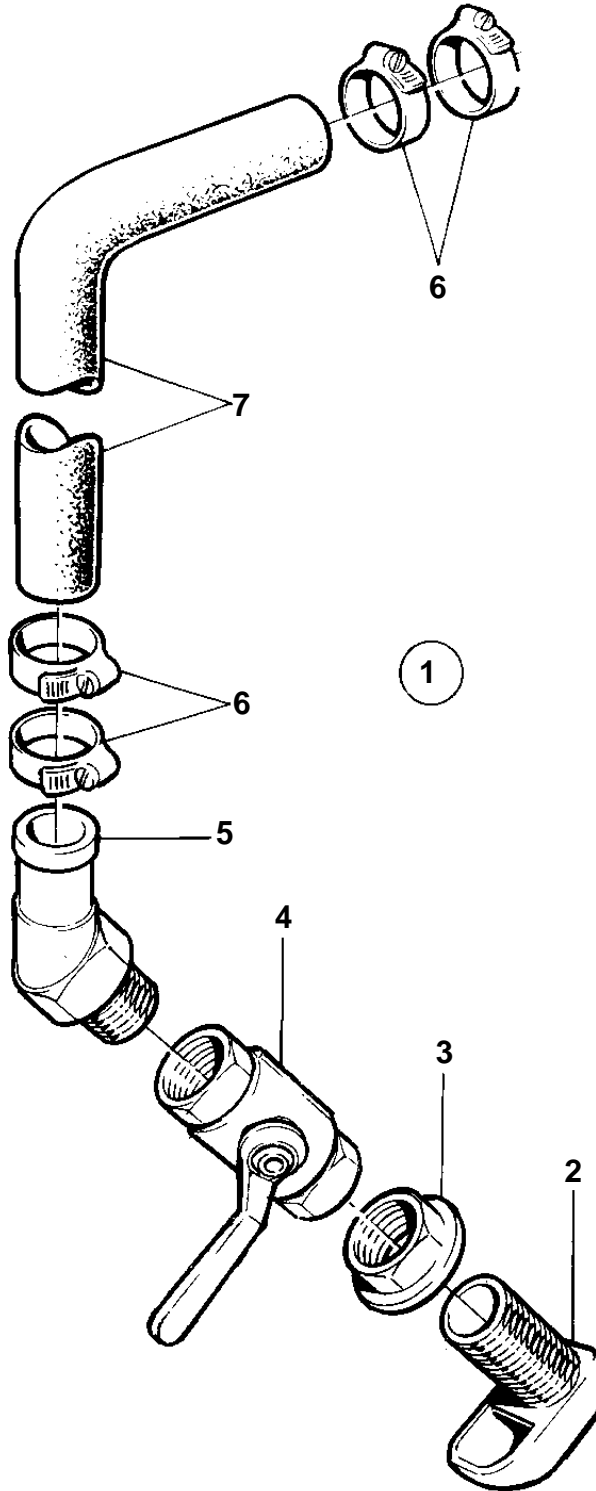

MD2010B, MD2020B, MD2030B, MD2040B

9574

MD2010B, MD2020B, MD2030B, MD2040B

REF	PART NO.	QTY	DESCRIPTION	NOTES
1	861495	1	Cooling wate inlet	19-1/2"
2	836874	1	· Strainer	
3	807595	1	· Flange nut	
4	1140097	1	· Ball valve	D=15mm
5	861465	1	· Hose connection	60°
6	961667	2	· Hose clamp	
7	952970	X	Rubber hose	